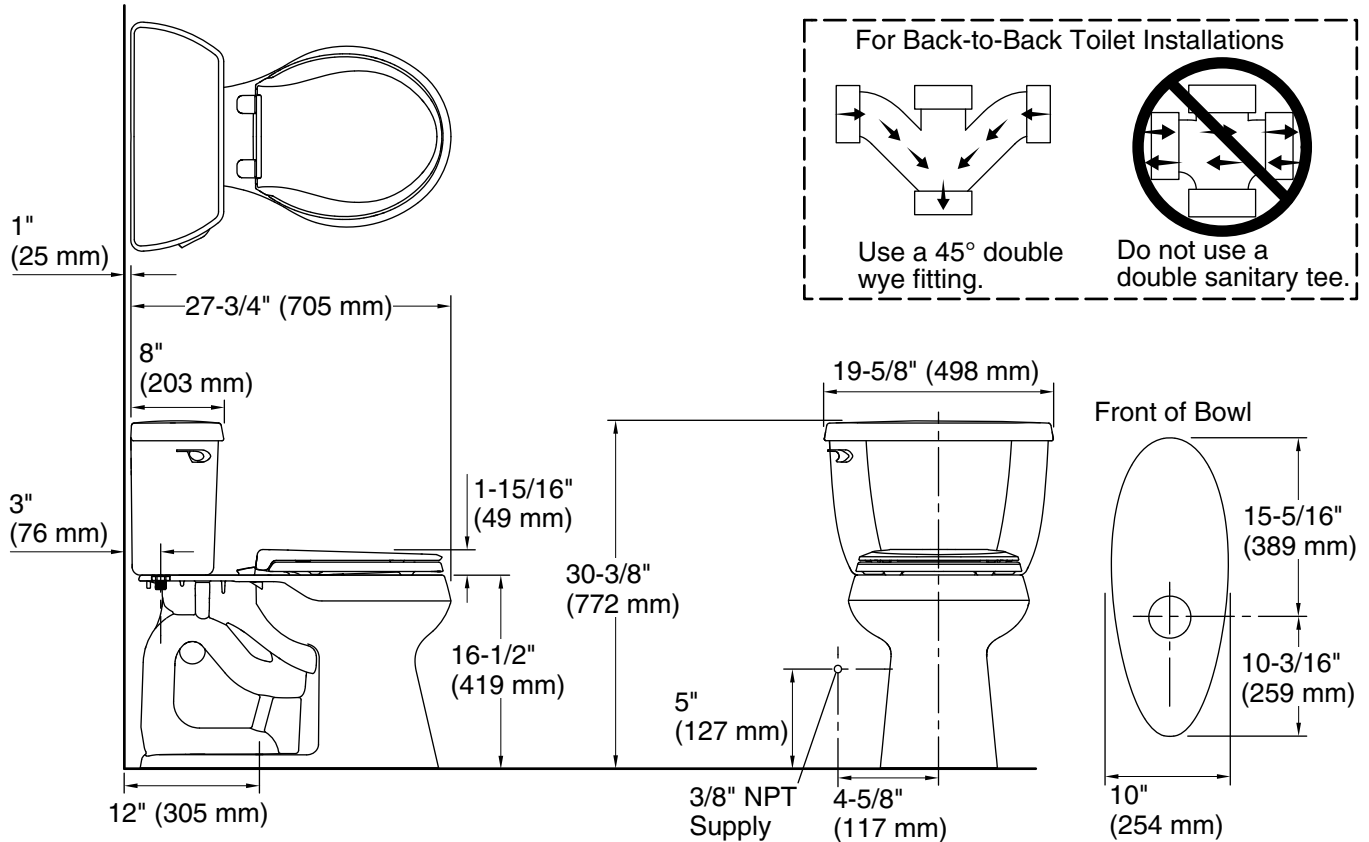

Highline® Classic Comfort Height®

Two-piece round-front chair height toilet
K-5296

Features

- Two-piece design.
- Round-front bowl offers an ideal solution for smaller bathrooms and powder rooms.
- Comfort Height® feature offers chair-height seating that makes sitting down and standing up easier for most adults.
- 1.28 gpf (4.8 lpf).
- Vitreous china.
- 2-1/8" (54 mm) fully glazed trapway.
- 10.5" (267 mm) x 8.25" (210 mm) water area.

Installation

- Standard 12" (305 mm) rough-in.
- Three-bolt quick-connect installation.
- Seat and supply line sold separately.
- Floor-mount/floor outlet.

Water Conservation & Rebates

- Eligible for consumer rebates in some municipalities.

Included Components

Product consists of:

- K-5393 Two-piece round-front chair height toilet bowl
- K-4436 Toilet tank, 1.28 gpf

Additional Components:

- Floor mounting kit
- Tank cover
- Trip lever

Codes/Standards

Technical Information

All product dimensions are nominal.

Toilet type:	Two-piece, Floor-mount
Waste Outlet:	Floor
Bowl shape:	Round-front
Flush type:	Class Five®
Trap passageway:	2-1/8" (54 mm)
Water Consumption	
Full:	1.28 gpf (4.8 lpf)
Water surface size:	10-1/2" x 8-1/4" (267 mm x 210 mm)
Rim to water surface:	5-3/8" (137 mm)
Rough-in:	12" (305 mm)
Seat-mounting holes:	5-1/2" (140 mm)